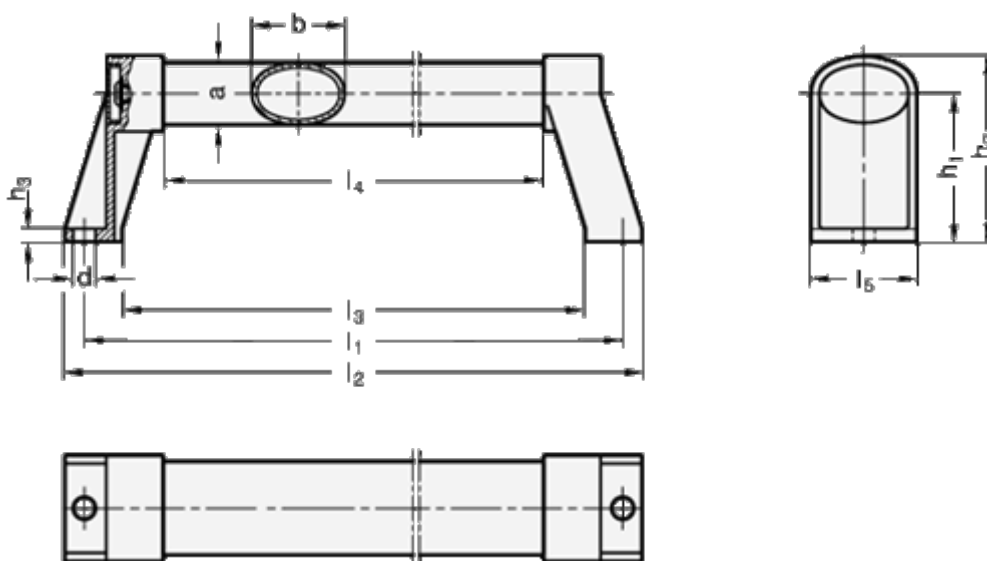

Article number: 20334136250ES

Description: E+G Oval tubular handle  
GN 334.1-36-250-ES

## Measures

a = 24	l3 = 221
b = 36	l4 = 189
d = 8.5	l5 = 41
h1 = 57	
h2 = 72	
h3 = 5	
l1 = 250	
l2 = 265	